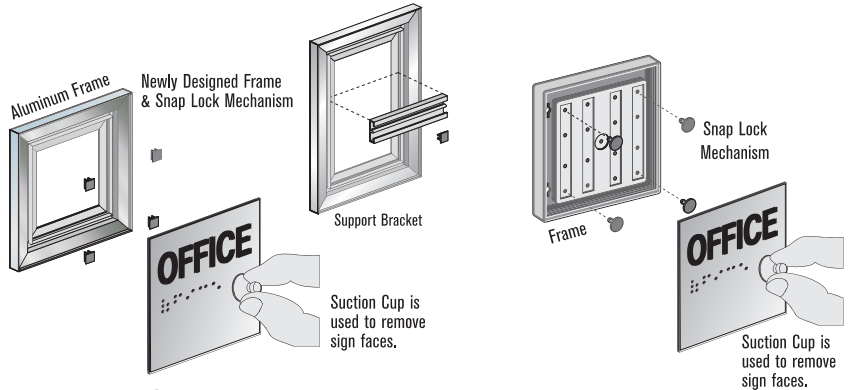

- Cost effective
- Limitless design options, modular
- ADA compliant, satin finished
- Lightweight and durable
- Easy to update/expand
- Concealed mounting

Optional plastic frames provide:

- Snug fit inserts are tamper resistant
- Two reveals available
- Some with radius corners
- Directional components available

Metal frames provide:

- Thin or Enhanced profile available
- Picture frame assembly

Standard Typestyles

AVANT GARDE
HELVETICA
OPTIMA

Permanent
 Double Sided
 Tape Standard
 On Unframed
 Plaques

Engraving Stock
 Ask For Color Chips

1/32" Thick ADA Letters
 Reverse Engraved
 Permanently Fused To
 Background

Grade 2 Braille Rasters
 Standard in clear, black,
 or white

With Optional Metal Frame
 Thin Line & Enhanced Profiles

With Optional Plastic Frame
 Enhanced Profile