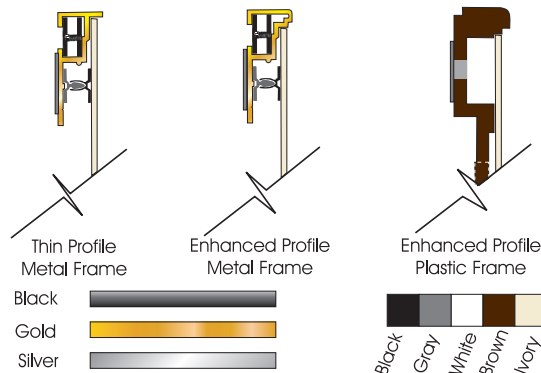

- Cost effective
- Limitless design options, modular
- ADA compliant, satin finished
- Lightweight and durable
- Easy to update/expand
- Concealed mounting

Optional plastic frames provide:

- Snug fit inserts are tamper resistant
- Two reveals available
- Some with radius corners
- Directional components available

Metal frames provide:

- Thin or Enhanced profile available
- Picture frame assembly

Standard Typestyles

AVANT GARDE
HELVETICA
OPTIMA

Permanent
 Double Sided
 Tape Standard
 On Unframed
 Plaques

Engraving Stock
 Ask For Color Chips

1/32" Thick ADA Letters
 Reverse Engraved
 Permanently Fused To
 Background

Grade 2 Braille Rasters
 Standard in clear, black,
 or white

With Optional Metal Frame
 Thin Line & Enhanced Profiles

With Optional Plastic Frame
 Enhanced Profile

Optional Frames/Configurations

Frame Profiles

Gravotech engraving stock is a trade mark of
 New Hermes - Duluth, GA.

Sign Panel Width (W)
 Shaded Boxes Not Available In Plastic Frames

| | 4" | 6" | 8" | 10" | 12" | 15" |
|-----|----|----|----|-----|-----|-----|
| 2" | | | | | | |
| 3" | | | | | | |
| 4" | | | | | | |
| 6" | | | | | | |
| 8" | | | | | | |
| 10" | | | | | | |
| 12" | | | | | | |
| 15" | | | | | | |