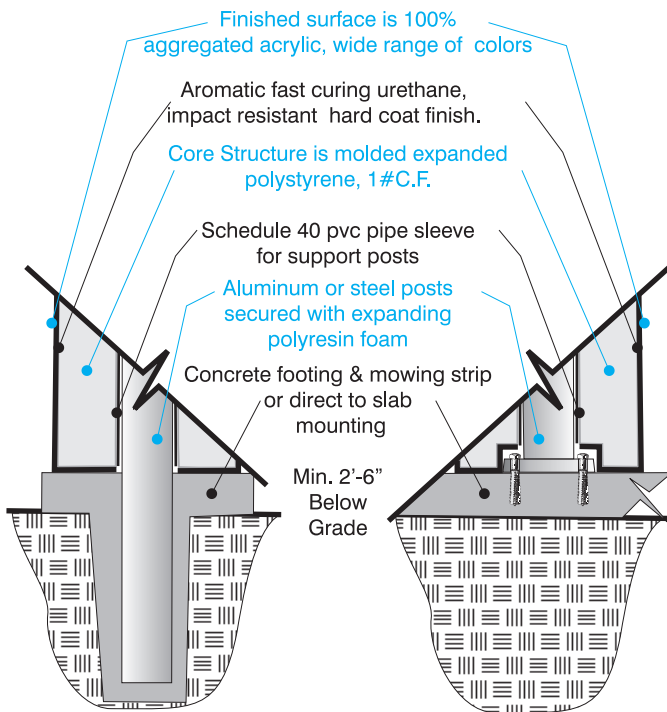

Standard & Custom Modules Available.

Cavities Can Be Created To Allow Internally Illuminated Cabinets To Be Integrated.

Module Shown Is:
 Double Sided
 9'-4" x 7'-0" x 1'-6"
 9 Interchangeable
 8" x 5'-6"
 Directional Panels

Brass Strip Accents
 In Top Reveal

With Concrete
 Mowing Strip Base

This Series Is Non-Illuminated, External Lighting Is Optional

Direct Burial

Mounting To Slab

Construction Cross Section

Most Popular Standard Modules