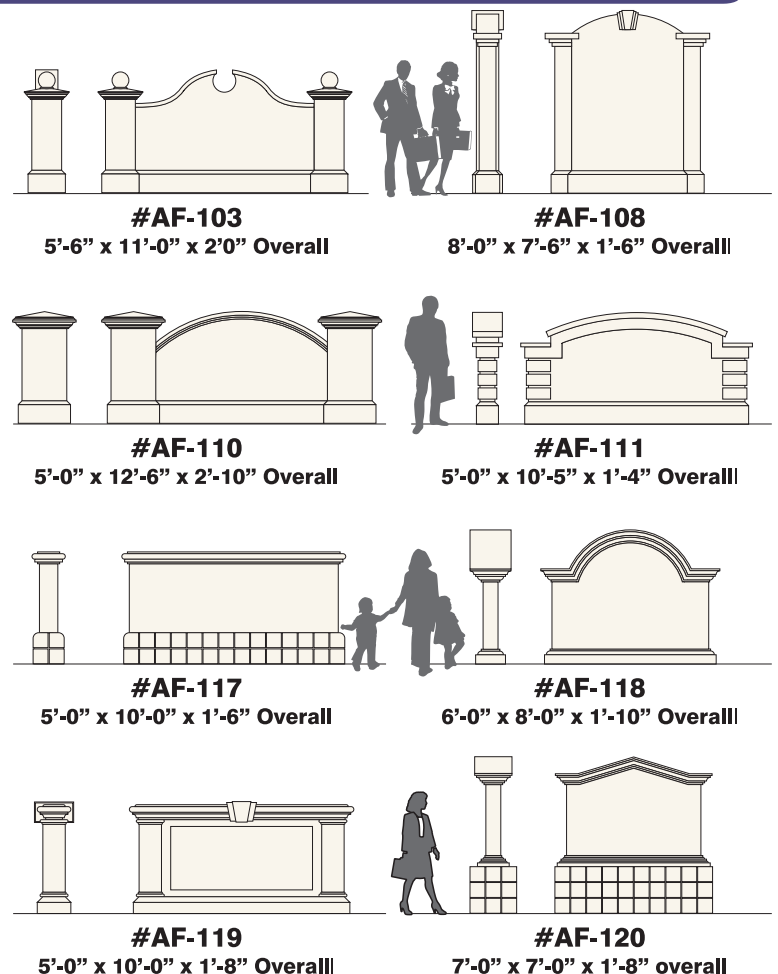

Modules Can Be Used As:
 Site Identification
 Directionals: Primary & Secondary
 Building Identification
 Entrance Identification

Optional Graphics Include:
 - Individual Letters
 - Corporate Logos
 - Modular Individual Panels
 - Custom Graphics Can Be Integral To The Structure

Standard & Custom Modules Available.

Cavities Can Be Created To Allow Internally Illuminated Cabinets To Be Integrated.

Module Shown Is:
 Double Sided
 9'-4" x 7'-0" x 1'-6"
 9 Interchangeable
 8" x 5'-6"
 Directional Panels

Brass Strip Accents
 In Top Reveal

With Concrete
 Mowing Strip Base

This Series Is Non-Illuminated, External Lighting Is Optional

Direct Burial

Mounting To Slab

Construction Cross Section

Most Popular Standard Modules