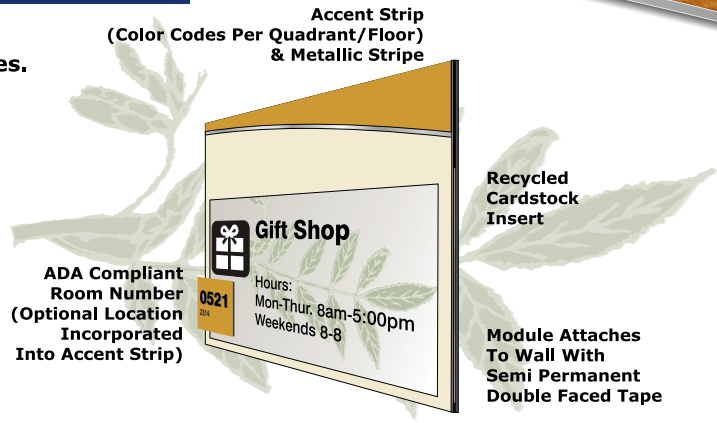

Accent Series

Features/Options

ADA Compliant, Multilingual Friendly
Inserts allow quick, economical, environmentally friendly updates.

Typical Elements

Standard Variations Include:
Wall Mounted Plaques
Projecting Wall Mounted
Ceiling Mounted

Use As A
Modular Plaque System,
or for Directional Modules

Typical Configurations (Used In A Lexicon)