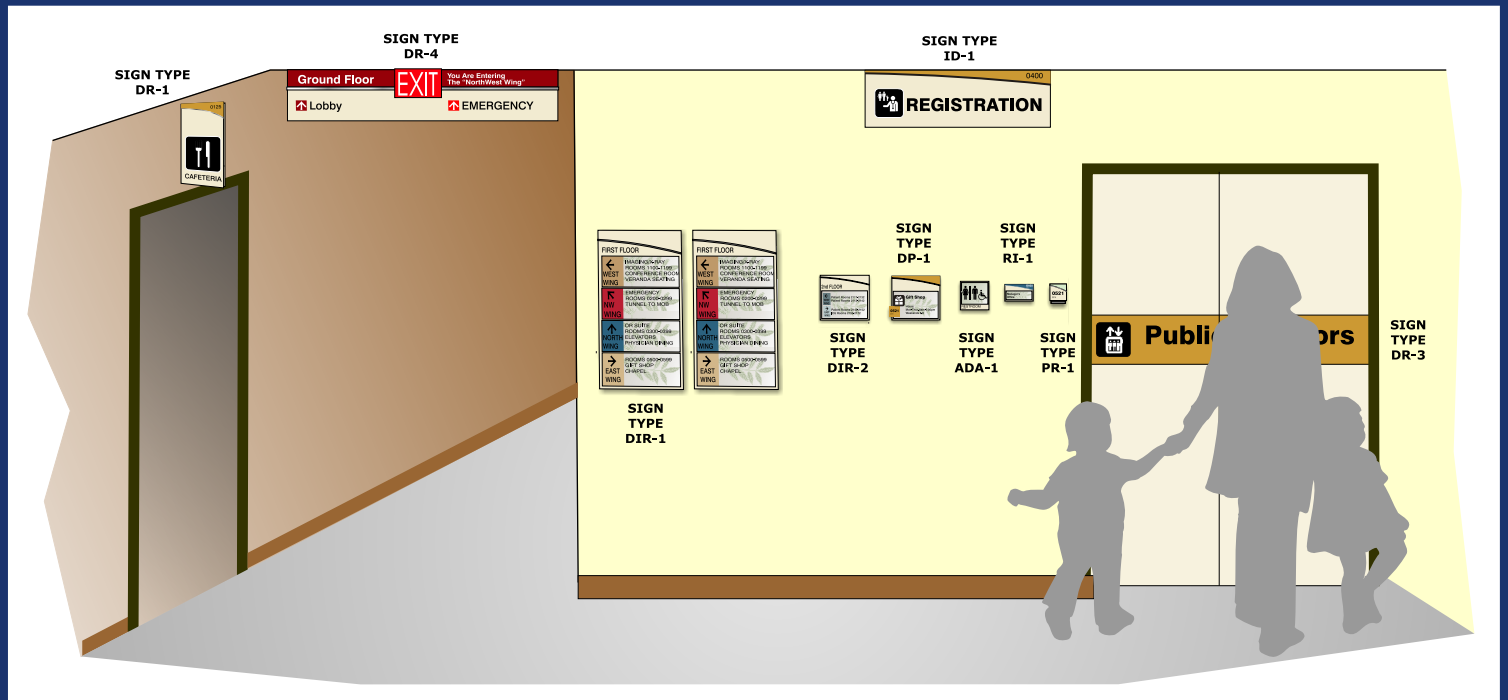

Accent Series

Features/Options

ADA Compliant, Multilingual Friendly
Inserts allow quick, economical, environmentally friendly updates.

Typical Elements

Standard Variations Include:
Wall Mounted Plaques
Projecting Wall Mounted
Ceiling Mounted

Use As A
Modular Plaque System,
or for Directional Modules

Typical Configurations (Used In A Lexicon)